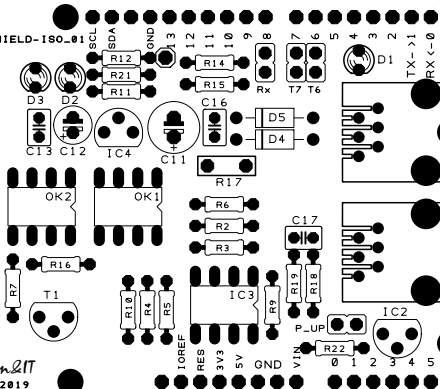

LN-SHIELD-ISO_01

Sim&IT
© 2019

DIGITAL-L

DIGITAL-H

ANALOG-1

POWER