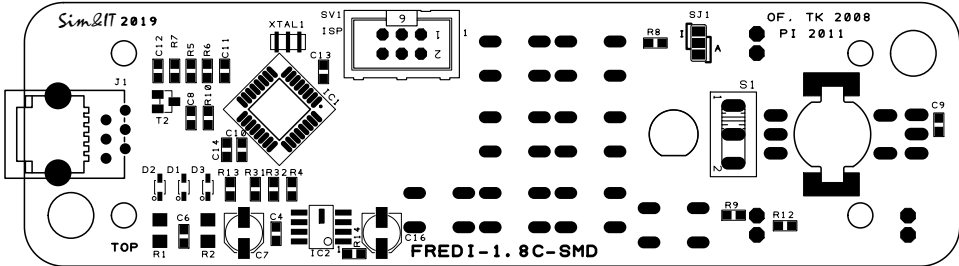

Sim&IT 2019

OF. TK 2008

PI 2011

FREDI-1.8C-SMD

FREDI by O. Funke
 Layout adapted by Sim&IT
 FREDI-1.8C-SMD. 2019