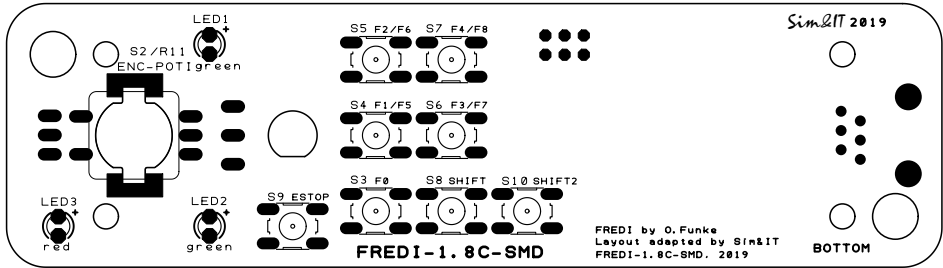

Sim&IT 2019

OF. TK 2008

PI 2011

FREDI-1.8C-SMD

FREDI by O. Funke
 Layout adapted by Sim&IT
 FREDI-1.8C-SMD. 2019